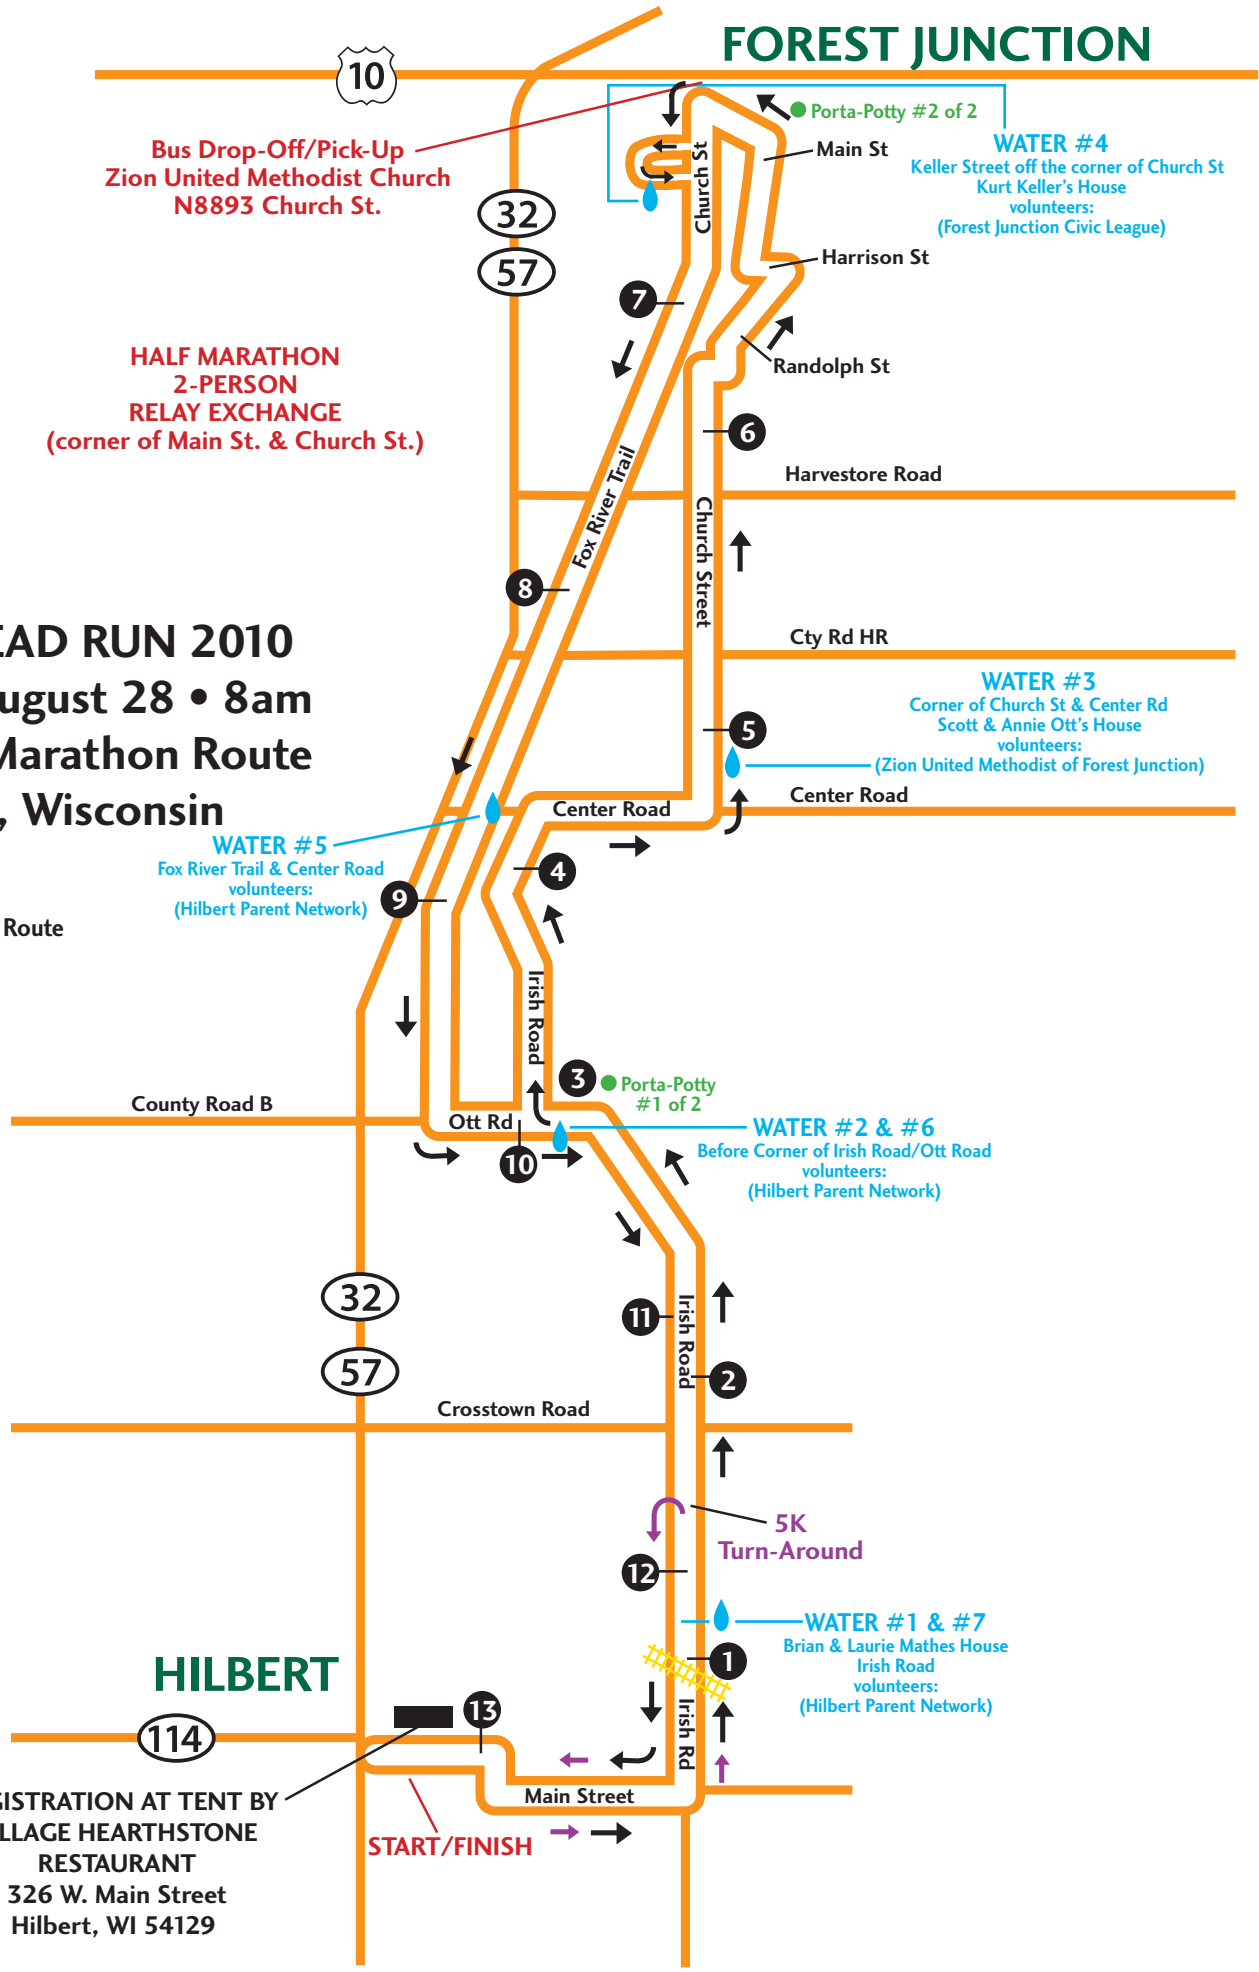

FOREST JUNCTION

Bus Drop-Off/Pick-Up
Zion United Methodist Church
N8893 Church St.

**HALF MARATHON
2-PERSON
RELAY EXCHANGE**
(corner of Main St. & Church St.)

CHEESEHEAD RUN 2010 Saturday, August 28 • 8am 5K & Half Marathon Route Hilbert, Wisconsin

→ = Half Marathon Route
→ = 5K Route

● Porta-Potty #2 of 2
Main St
Harrison St
Randolph St
WATER #4
Keller Street off the corner of Church St
Kurt Keller's House
volunteers:
(Forest Junction Civic League)

WATER #3
Corner of Church St & Center Rd
Scott & Annie Ott's House
volunteers:
(Zion United Methodist of Forest Junction)

WATER #5
Fox River Trail & Center Road
volunteers:
(Hilbert Parent Network)

● Porta-Potty #1 of 2
WATER #2 & #6
Before Corner of Irish Road/Ott Road
volunteers:
(Hilbert Parent Network)

WATER #1 & #7
Brian & Laurie Mathes House
Irish Road
volunteers:
(Hilbert Parent Network)

REGISTRATION AT TENT BY
VILLAGE HEARTHSTONE
RESTAURANT
326 W. Main Street
Hilbert, WI 54129

START/FINISH

HILBERT